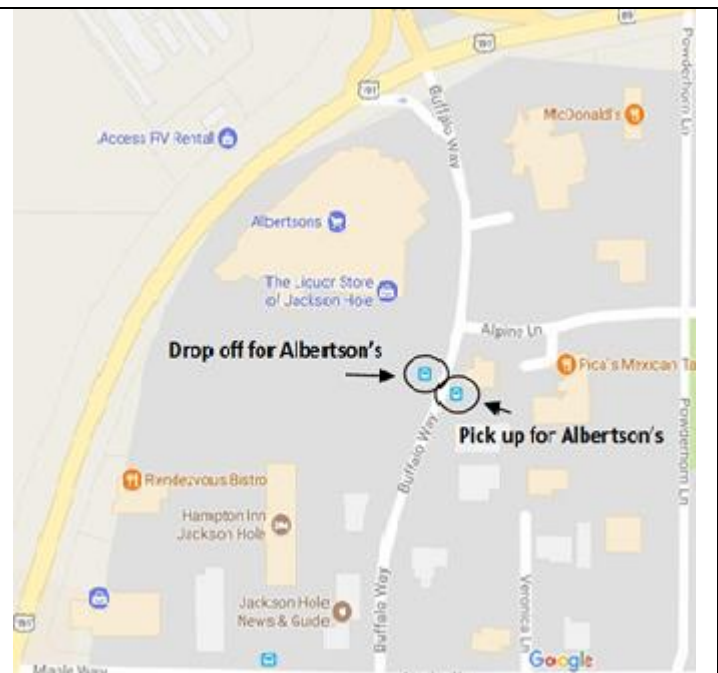

Home Ranch Drop off/Pick up

Albertson Pick Drop Off and Pick up

Please call the Activities Desk at Jackson Lake Lodge for any emergencies. **If you have missed the bus, please anticipate finding your own way back to the park.**