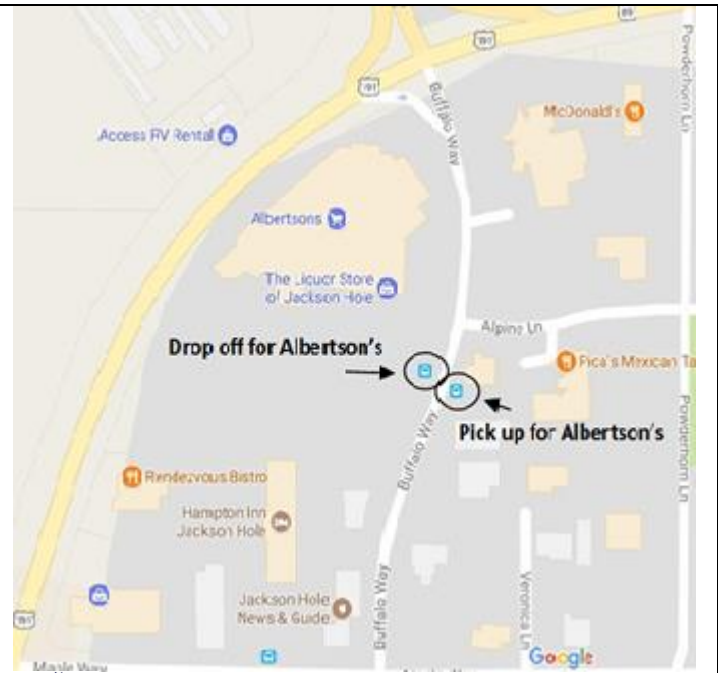

Home Ranch Drop off/Pick up

Albertson Pick Drop Off and Pick up

Please call the Activities Desk at Jackson Lake Lodge for any emergencies. **If you have missed the bus, please anticipate finding your own way back to the park.**