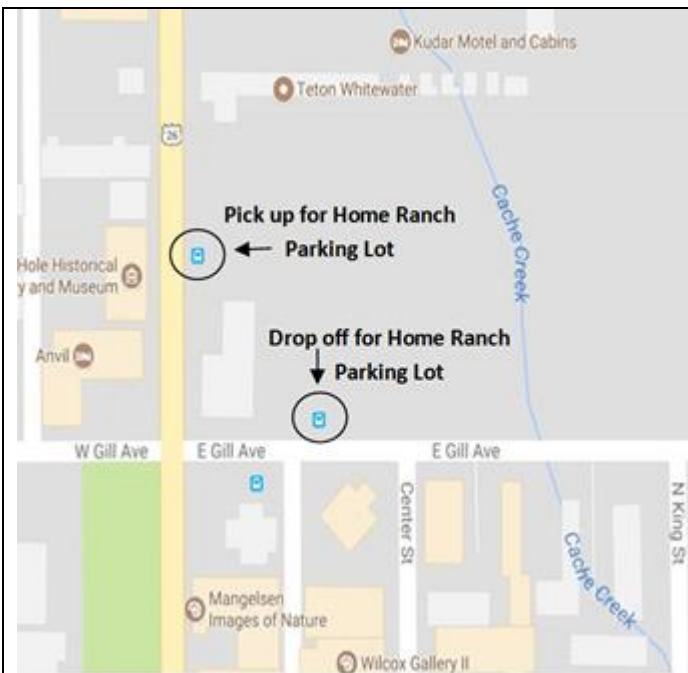

Home Ranch Drop off/Pick up

Albertson Pick Drop Off and Pick up

Please call the Activities Desk at Jackson Lake Lodge for any emergencies. **If you have missed the bus, please anticipate finding your own way back to the park.**